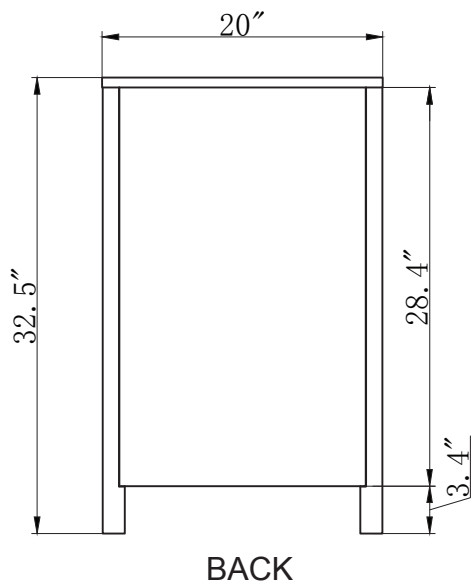

**AVANT**  
STYLES

**SPECIFICATIONS**

[www.avant-styles.com](http://www.avant-styles.com)

**SKU:** MDC-2120

REV1.13.18

**NOTES**

Countertops are not shown in these diagrams. (Cabinet Only)  
Do not expose the surface of the cabinet to corrosive liquids or direct sunlight.  
All dimensions and specifications are approximate and subject to change without notice.