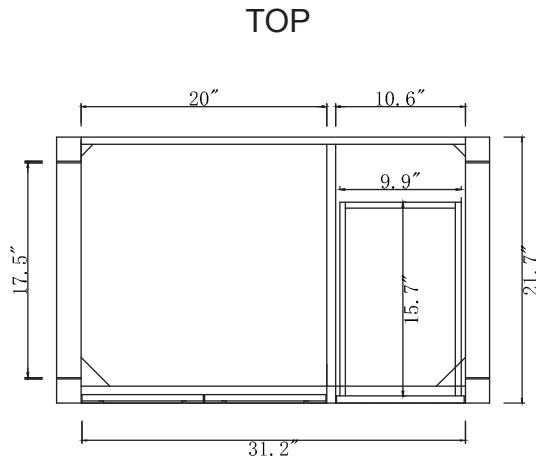

**AVANT**  
STYLES

**SPECIFICATIONS**

[www.avant-styles.com](http://www.avant-styles.com)

**SKU:** MS-2157R

REV1.13.18

**NOTES**

Countertops are not shown in these diagrams. (Cabinet Only)  
Do not expose the surface of the cabinet to corrosive liquids or direct sunlight.  
All dimensions and specifications are approximate and subject to change without notice.