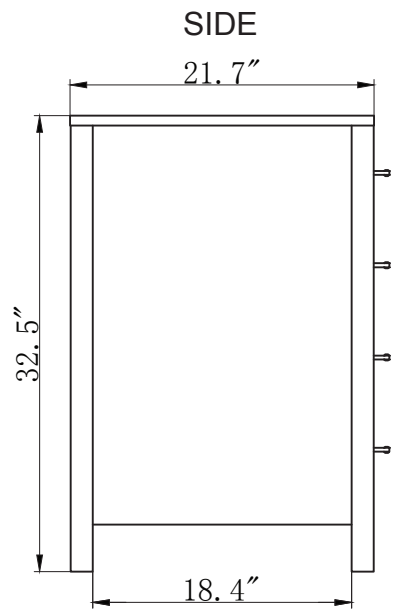

**AVANT**  
STYLES

**SPECIFICATIONS**

[www.avant-styles.com](http://www.avant-styles.com)

**SKU:** MDC-2120

REV1.13.18

**NOTES**

Countertops are not shown in these diagrams. (Cabinet Only)  
Do not expose the surface of the cabinet to corrosive liquids or direct sunlight.  
All dimensions and specifications are approximate and subject to change without notice.