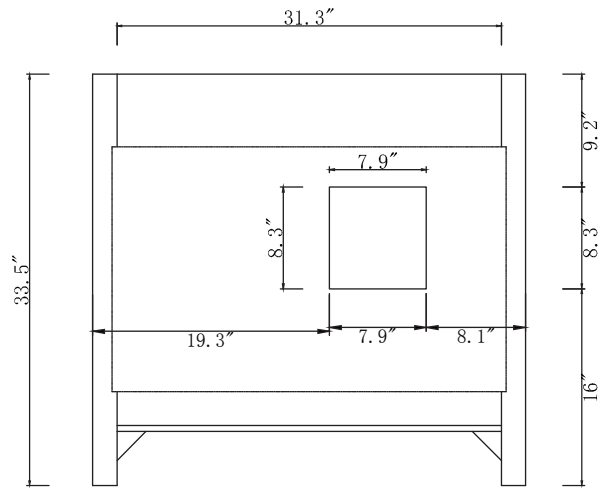

**AVANT**  
STYLES

**SPECIFICATIONS**

[www.avant-styles.com](http://www.avant-styles.com)

**SKU:** MS-2157R

REV1.13.18

**NOTES**

Countertops are not shown in these diagrams. (Cabinet Only)  
Do not expose the surface of the cabinet to corrosive liquids or direct sunlight.  
All dimensions and specifications are approximate and subject to change without notice.