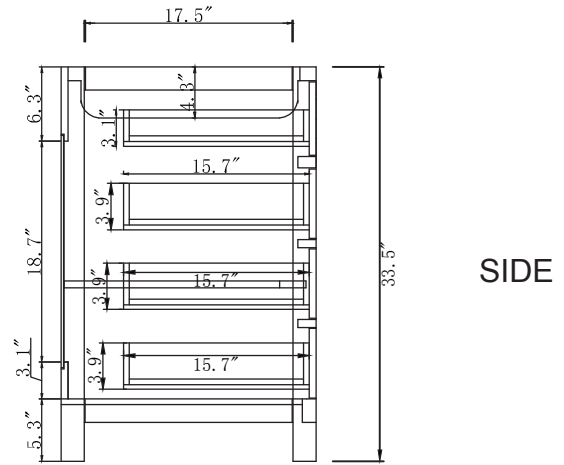

**AVANT**  
STYLES

**SPECIFICATIONS**

[www.avant-styles.com](http://www.avant-styles.com)

**SKU:** MS-2157R

REV1.13.18

**NOTES**

Countertops are not shown in these diagrams. (Cabinet Only)  
Do not expose the surface of the cabinet to corrosive liquids or direct sunlight.  
All dimensions and specifications are approximate and subject to change without notice.