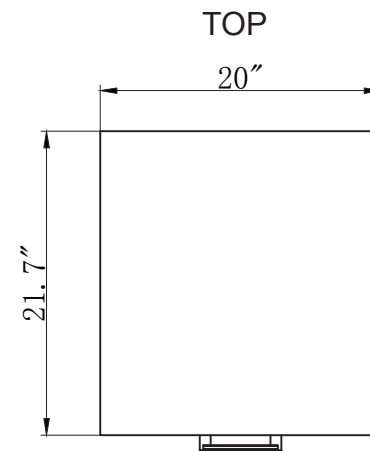

**AVANT**  
STYLES

**SPECIFICATIONS**

[www.avant-styles.com](http://www.avant-styles.com)

**SKU:** MDC-2120

REV1.13.18

**NOTES**

Countertops are not shown in these diagrams. (Cabinet Only)  
Do not expose the surface of the cabinet to corrosive liquids or direct sunlight.  
All dimensions and specifications are approximate and subject to change without notice.